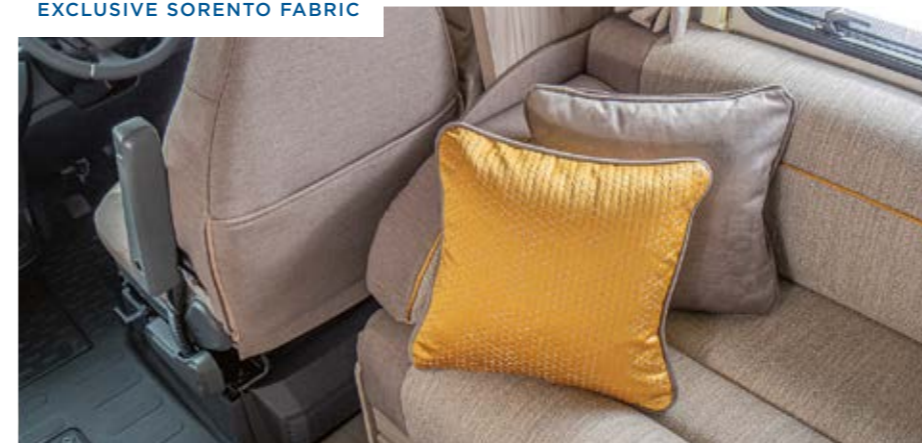

EXCLUSIVE SORENTO FABRIC