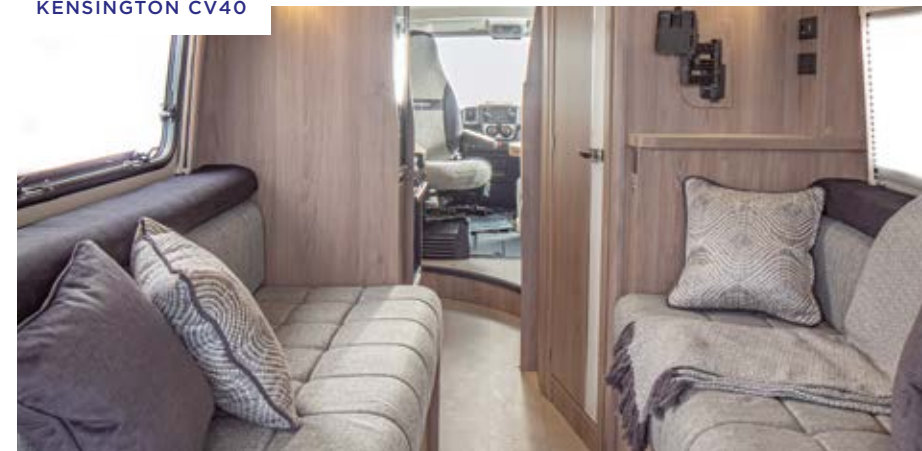

KENSINGTON CV40