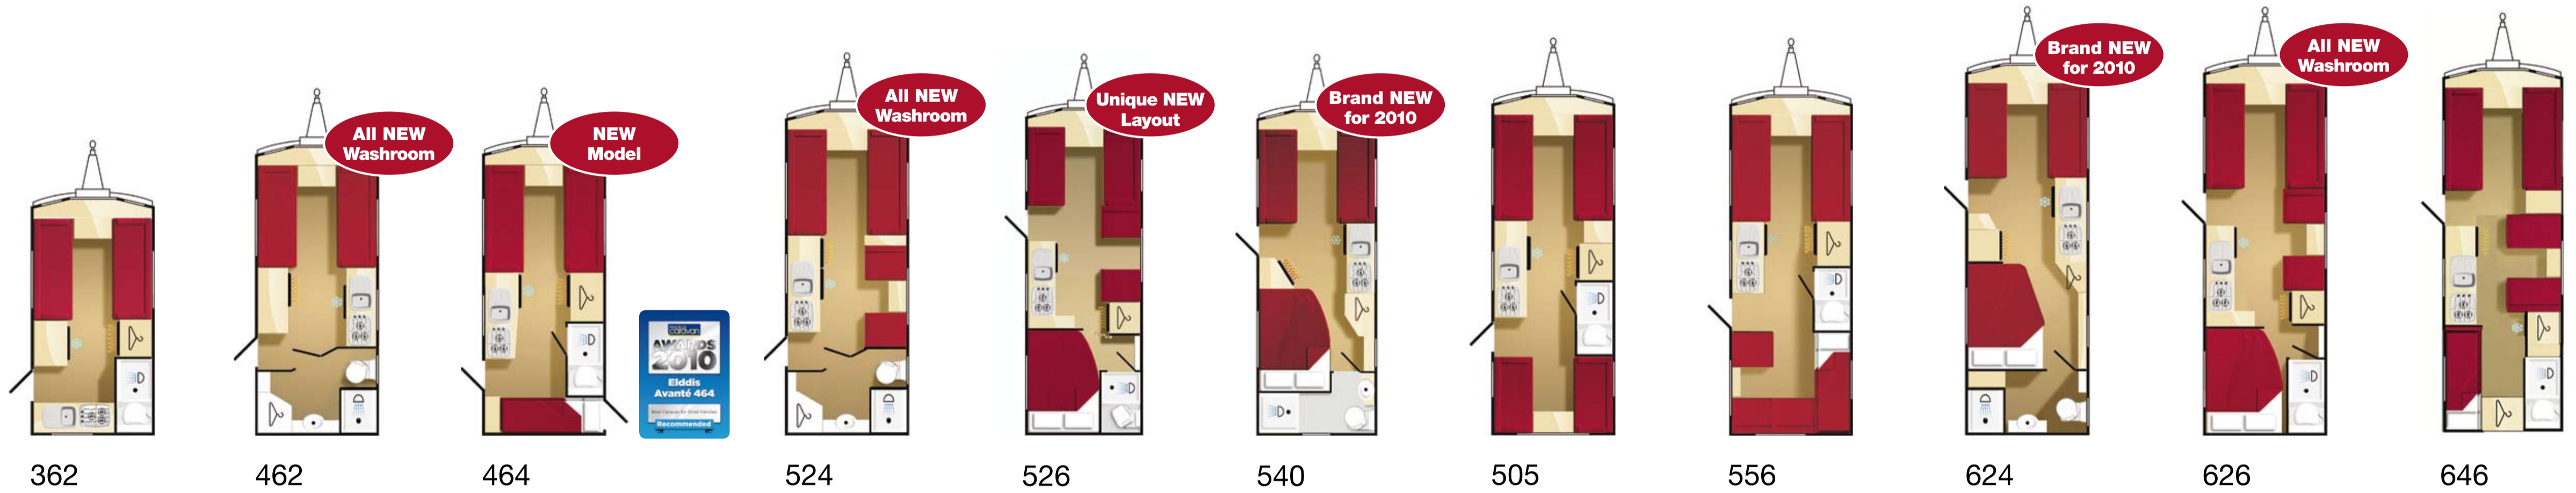

Elddis

freedom with flair
2010 Range

now with
6 YEAR
water ingress warranty

Elddis avanté

The Definitive Family Caravan

- BPW Swing Tech chassis and Winterhoff WS3000 stabiliser for ultimate towing stability. (Only Elddis use the BPW chassis from Europe's leading axle and suspension manufacturer)
- Sprung upholstery with new curved bolsters
- Hand crafted hardwood locker doors with high quality handles and resistance catches
- Deep worktops with polished hardwood edging
- 700W integrated microwave oven with matching stainless steel finish surround
- Unique Chinchilla glass covers to hob and sink. These provide additional hygienic kitchen work surface and are completely heat resistant
- Double mains socket to kitchen
- Theford C250 swivel toilet with wheeled waste cassette
- High quality Sony CD/Radio with MP3 connectivity
- GRP front panel, repairable unlike ABS front panels which cannot be repaired if cracked

Elddis odyssey

Classic Style for the Connoisseur

- All the features of the Elddis Avante range plus:-
- 7'6" wide body offering greater interior space
 - Memory foam mattress with Coolmax® topper on fixed bed models
 - Handcrafted, curved profile hardwood locker doors
 - Ultra deep, luxurious hardwood edged worktops
 - New LED mood lighting
 - 5 Mains sockets
 - Luxurious shower cubicles with double showers on selected models
 - External gas barbecue point
 - Awning warmer

Elddis crusader

Luxury as Standard

- All the features of the Elddis Odyssey range, plus:-
- Flush-fitting Seitz windows with privacy glass
 - Sports alloy wheels
 - Extended LED mood lighting throughout
 - 175 litre fridge freezer (selected models)
 - Whale Aquasource® water system with 40 litre on-board tank
 - Ultimate luxury Rimini shower cubicles (selected models)
 - Luxurious contemporary locker doors with metal trim inset
 - Memory foam mattress with Coolmax® topper on fixed bed models
 - Optional new air conditioning unit subject to upgraded MTPLM