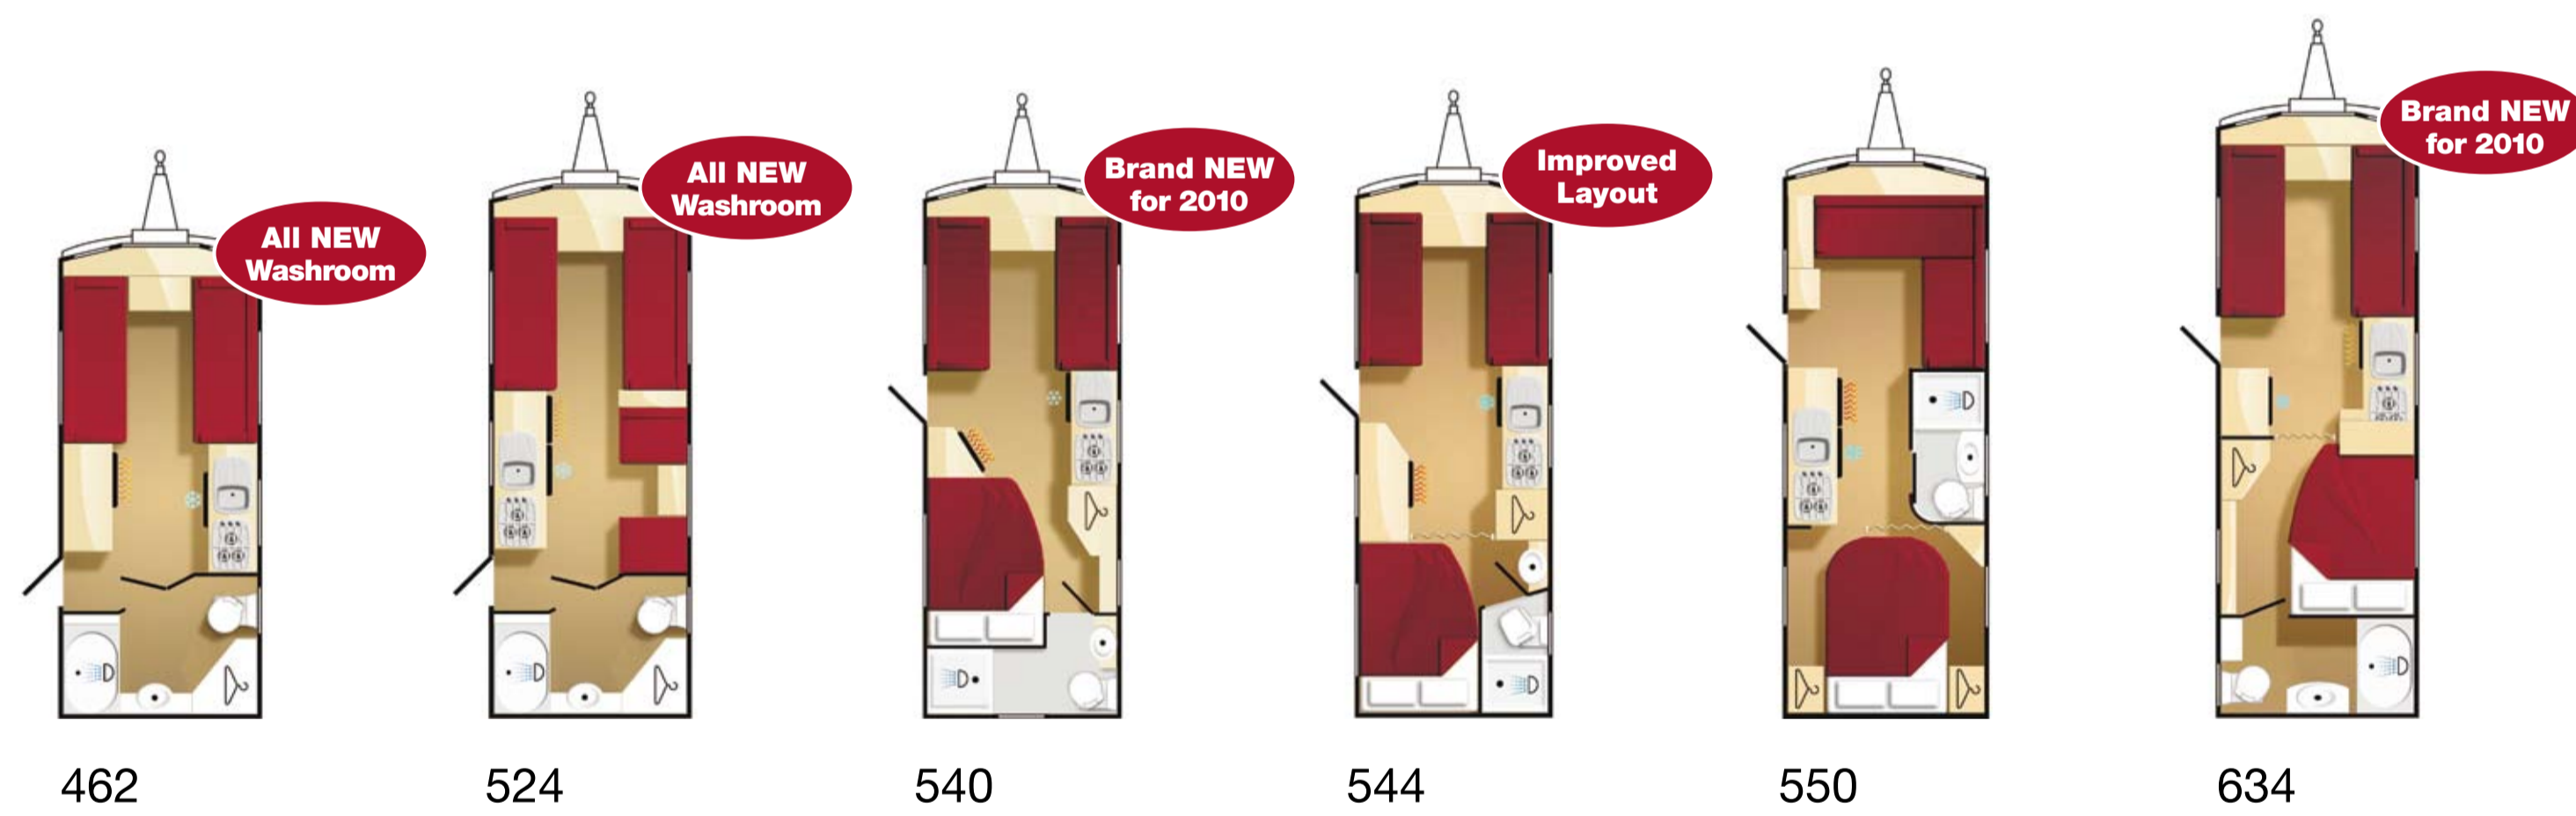

Elddis

freedom with flair
2010 Range

now with
6 YEAR
water ingress warranty

Elddis avanté

The Definitive Family Caravan

- BPW Swing Tech chassis and Winterhoff WS3000 stabiliser for ultimate towing stability. (Only Elddis use the BPW chassis from Europe's leading axle and suspension manufacturer)
- Sprung upholstery with new curved bolsters
- Hand crafted hardwood locker doors with high quality handles and resistance catches
- Deep worktops with polished hardwood edging
- 700W integrated microwave oven with matching stainless steel finish surround
- Unique Chinchilla glass covers to hob and sink. These provide additional hygienic kitchen work surface and are completely heat resistant
- Double mains socket to kitchen
- Theford C250 swivel toilet with wheeled waste cassette
- High quality Sony CD/Radio with MP3 connectivity
- GRP front panel, repairable unlike ABS front panels which cannot be repaired if cracked

Elddis odyssey

Classic Style for the Connoisseur

- All the features of the Elddis Avante range plus:-
- 7'6" wide body offering greater interior space
 - Memory foam mattress with Coolmax® topper on fixed bed models
 - Handcrafted, curved profile hardwood locker doors
 - Ultra deep, luxurious hardwood edged worktops
 - New LED mood lighting
 - 5 Mains sockets
 - Luxurious shower cubicles with double showers on selected models
 - External gas barbecue point
 - Awning warmer

Elddis crusader

Luxury as Standard

- All the features of the Elddis Odyssey range, plus:-
- Flush-fitting Seitz windows with privacy glass
 - Sports alloy wheels
 - Extended LED mood lighting throughout
 - 175 litre fridge freezer (selected models)
 - Whale Aquasource® water system with 40 litre on-board tank
 - Ultimate luxury Rimini shower cubicles (selected models)
 - Luxurious contemporary locker doors with metal trim inset
 - Memory foam mattress with Coolmax® topper on fixed bed models
 - Optional new air conditioning unit subject to upgraded MTPLM