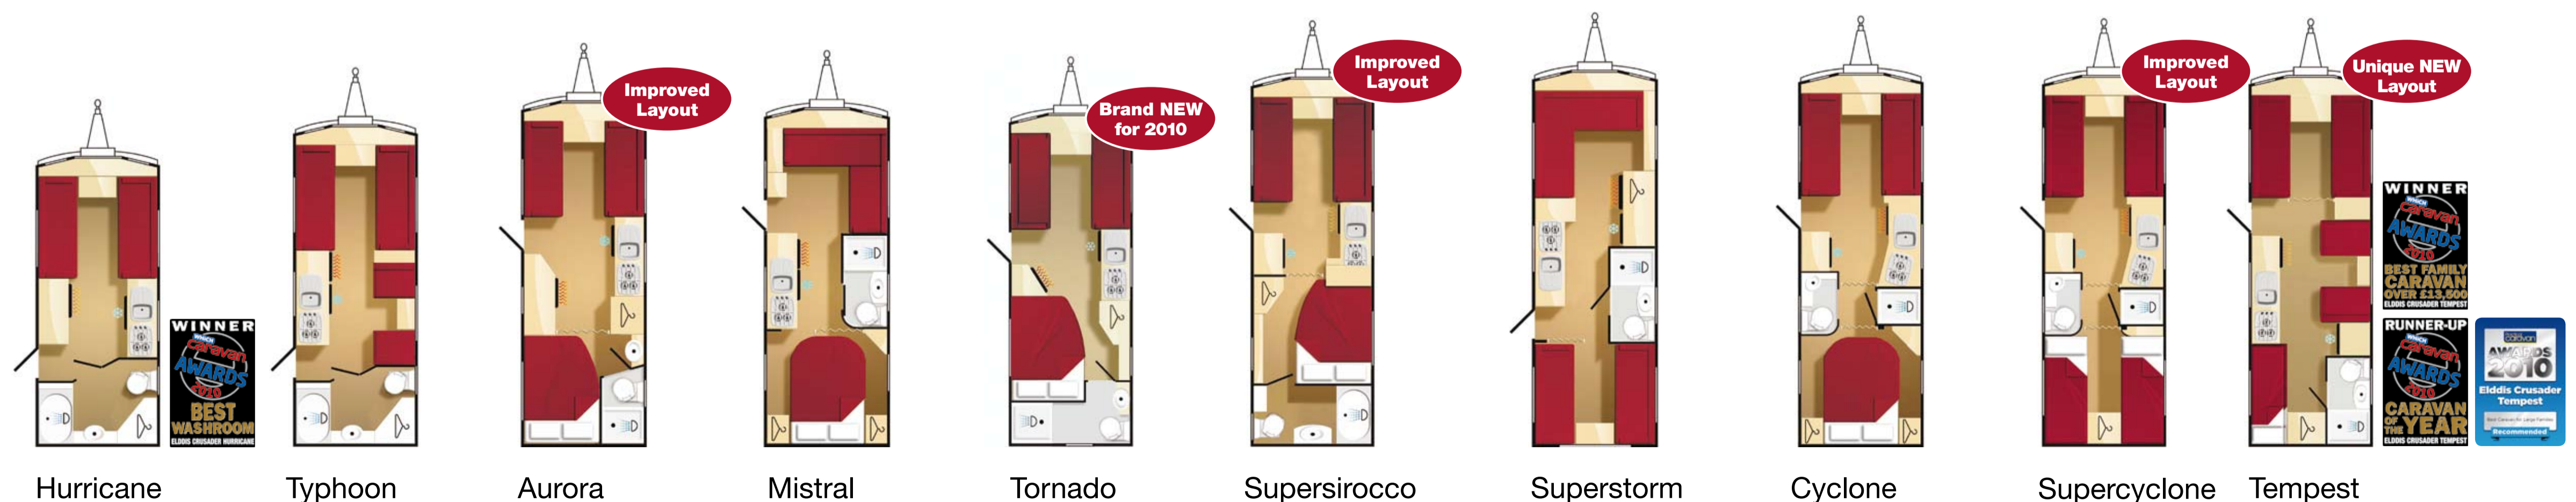

Elddis

freedom with flair
2010 Range

now with
6 YEAR
water ingress warranty

Elddis avanté

The Definitive Family Caravan

- BPW Swing Tech chassis and Winterhoff WS3000 stabiliser for ultimate towing stability. (Only Elddis use the BPW chassis from Europe's leading axle and suspension manufacturer)
- Sprung upholstery with new curved bolsters
- Hand crafted hardwood locker doors with high quality handles and resistance catches
- Deep worktops with polished hardwood edging
- 700W integrated microwave oven with matching stainless steel finish surround
- Unique Chinchilla glass covers to hob and sink. These provide additional hygienic kitchen work surface and are completely heat resistant
- Double mains socket to kitchen
- Theford C250 swivel toilet with wheeled waste cassette
- High quality Sony CD/Radio with MP3 connectivity
- GRP front panel, repairable unlike ABS front panels which cannot be repaired if cracked

Elddis odyssey

Classic Style for the Connoisseur

- All the features of the Elddis Avante range plus:-
- 7'6" wide body offering greater interior space
 - Memory foam mattress with Coolmax® topper on fixed bed models
 - Handcrafted, curved profile hardwood locker doors
 - Ultra deep, luxurious hardwood edged worktops
 - New LED mood lighting
 - 5 Mains sockets
 - Luxurious shower cubicles with double showers on selected models
 - External gas barbecue point
 - Awning warmer

Elddis crusader

Luxury as Standard

- All the features of the Elddis Odyssey range, plus:-
- Flush-fitting Seitz windows with privacy glass
 - Sports alloy wheels
 - Extended LED mood lighting throughout
 - 175 litre fridge freezer (selected models)
 - Whale Aquasource® water system with 40 litre on-board tank
 - Ultimate luxury Rimini shower cubicles (selected models)
 - Luxurious contemporary locker doors with metal trim inset
 - Memory foam mattress with Coolmax® topper on fixed bed models
 - Optional new air conditioning unit subject to upgraded MTPLM