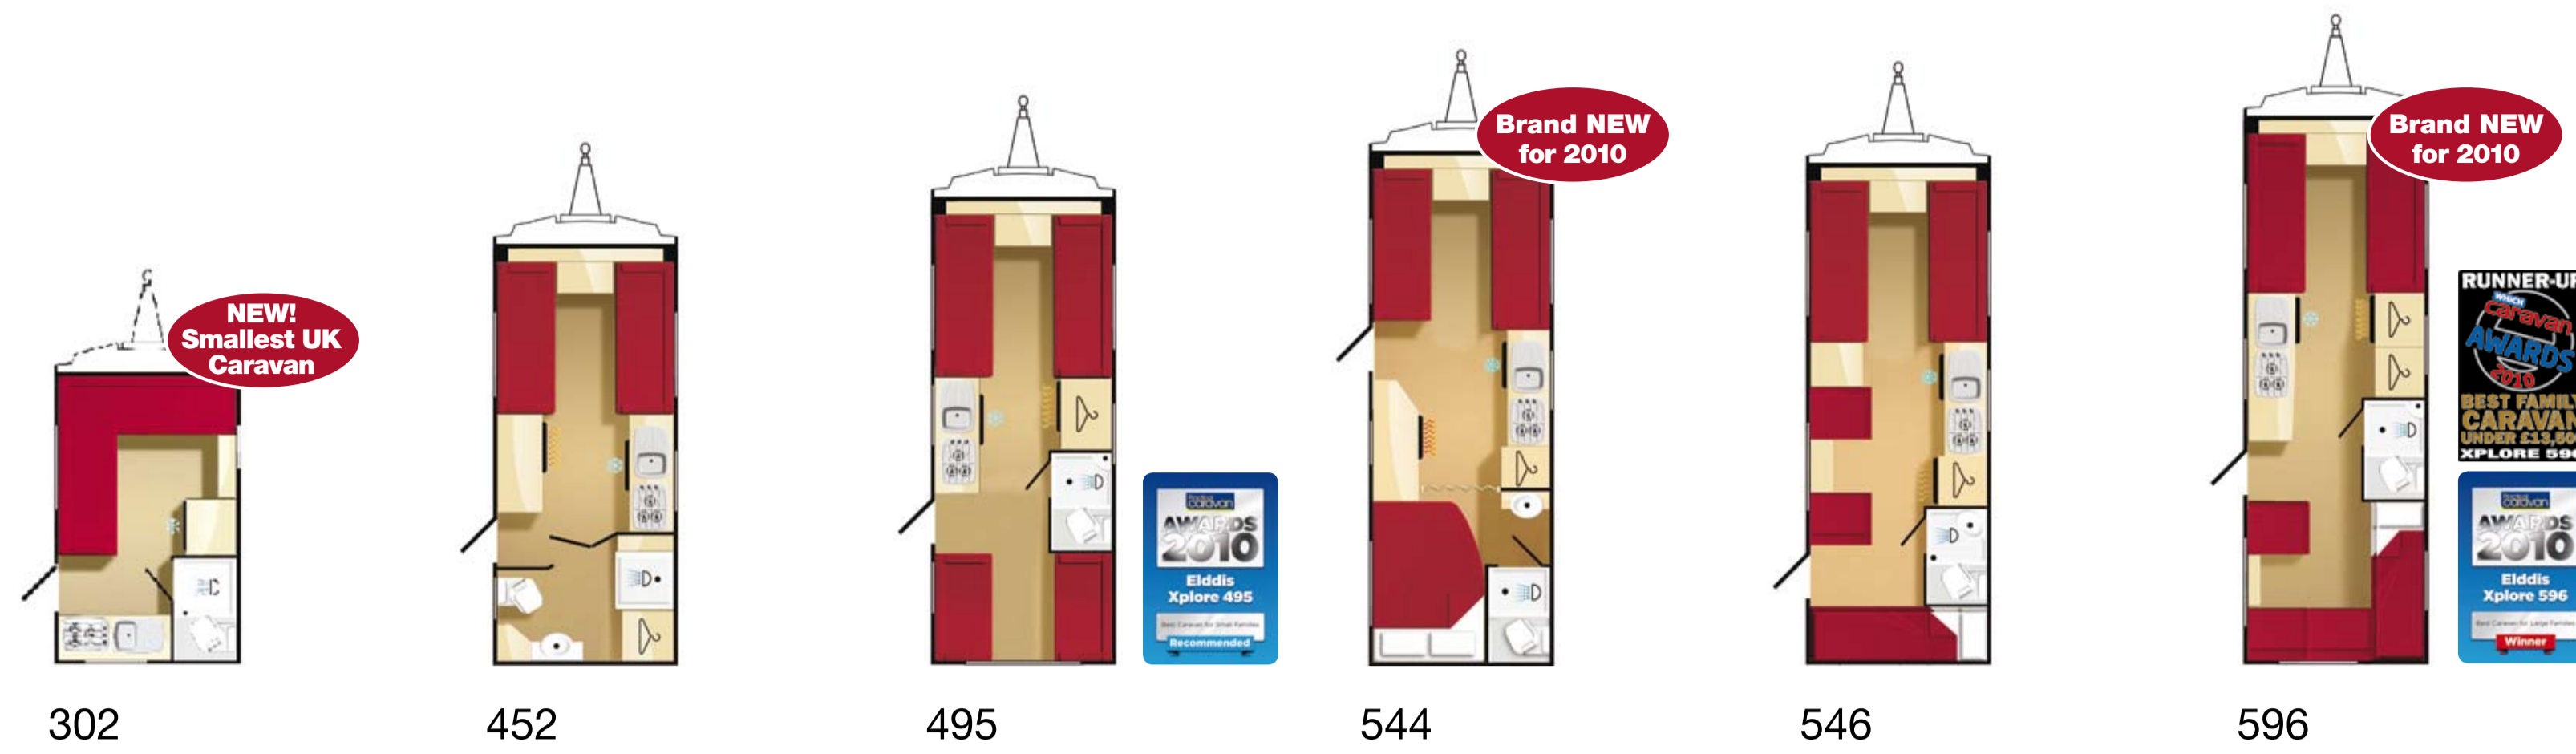

Elddis

freedom with flair
2010 Range

now with
6 YEAR
water ingress warranty

Elddis avanté

The Definitive Family Caravan

- BPW Swing Tech chassis and Winterhoff WS3000 stabiliser for ultimate towing stability. (Only Elddis use the BPW chassis from Europe's leading axle and suspension manufacturer)
- Sprung upholstery with new curved bolsters
- Hand crafted hardwood locker doors with high quality handles and resistance catches
- Deep worktops with polished hardwood edging
- 700W integrated microwave oven with matching stainless steel finish surround
- Unique Chinchilla glass covers to hob and sink. These provide additional hygienic kitchen work surface and are completely heat resistant
- Double mains socket to kitchen
- Theford C250 swivel toilet with wheeled waste cassette
- High quality Sony CD/Radio with MP3 connectivity
- GRP front panel, repairable unlike ABS front panels which cannot be repaired if cracked

Elddis odyssey

Classic Style for the Connoisseur

- All the features of the Elddis Avante range plus:-
- 7'6" wide body offering greater interior space
 - Memory foam mattress with Coolmax® topper on fixed bed models
 - Handcrafted, curved profile hardwood locker doors
 - Ultra deep, luxurious hardwood edged worktops
 - New LED mood lighting
 - 5 Mains sockets
 - Luxurious shower cubicles with double showers on selected models
 - External gas barbecue point
 - Awning warmer

Elddis crusader

Luxury as Standard

- All the features of the Elddis Odyssey range, plus:-
- Flush-fitting Seitz windows with privacy glass
 - Sports alloy wheels
 - Extended LED mood lighting throughout
 - 175 litre fridge freezer (selected models)
 - Whale Aquasource® water system with 40 litre on-board tank
 - Ultimate luxury Rimini shower cubicles (selected models)
 - Luxurious contemporary locker doors with metal trim inset
 - Memory foam mattress with Coolmax® topper on fixed bed models
 - Optional new air conditioning unit subject to upgraded MTPLM