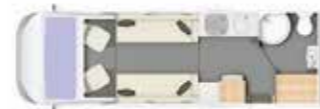

★ These models feature foldaway travel seats concealed within the bench-style seating, with fully-homologated seatbelts, giving you flexibility and ensuring your safety on the road.

\* Vogue 115, 155, 175, 185, 195 and 196 based on Elddis Autoquest

\* Vogue 105, 120, 125 and 135 based on Elddis Accordo

## PEUGEOT MOTORHOME LAYOUT OPTIONS

**Vogue 115**  
2 BERTH

**Vogue 155**  
4 BERTH

**Vogue 175**  
2 BERTH

**Vogue 185**  
4 BERTH

Features  
**ELECTRIC**  
Drop-down bed

**Vogue 194**  
4 BERTH

**Vogue 196**  
6 BERTH